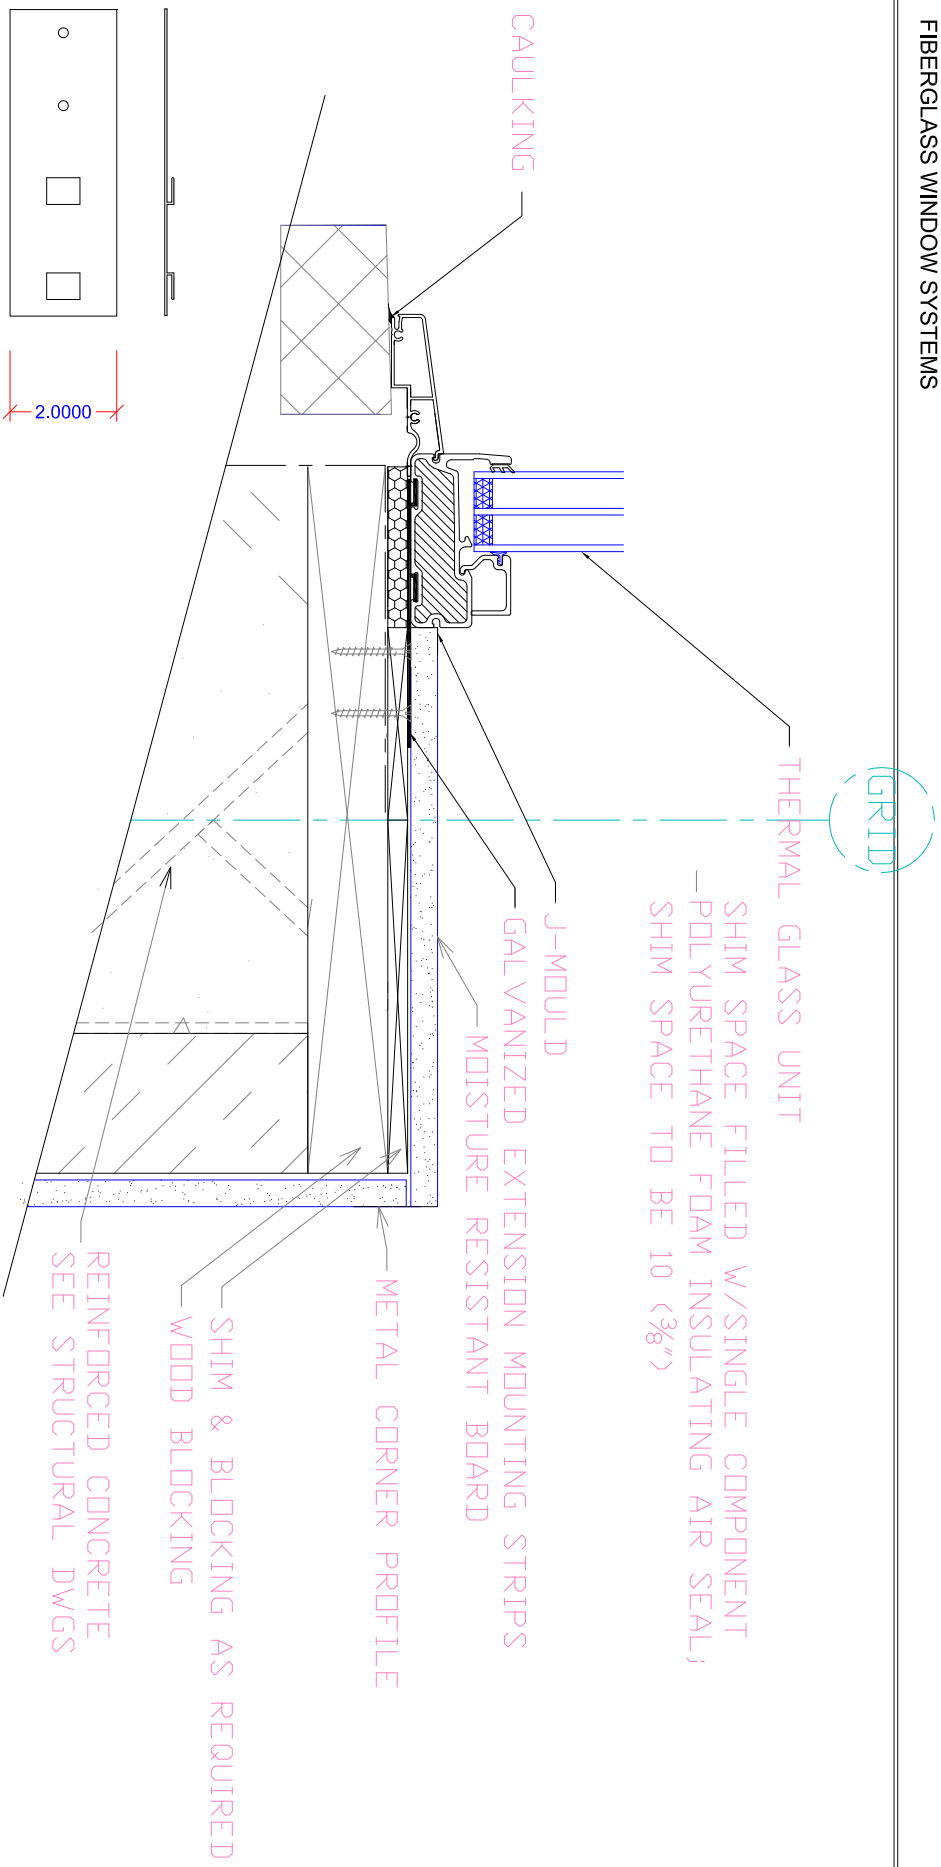

300 SERIES

PLAN - STRAP ANCHOR