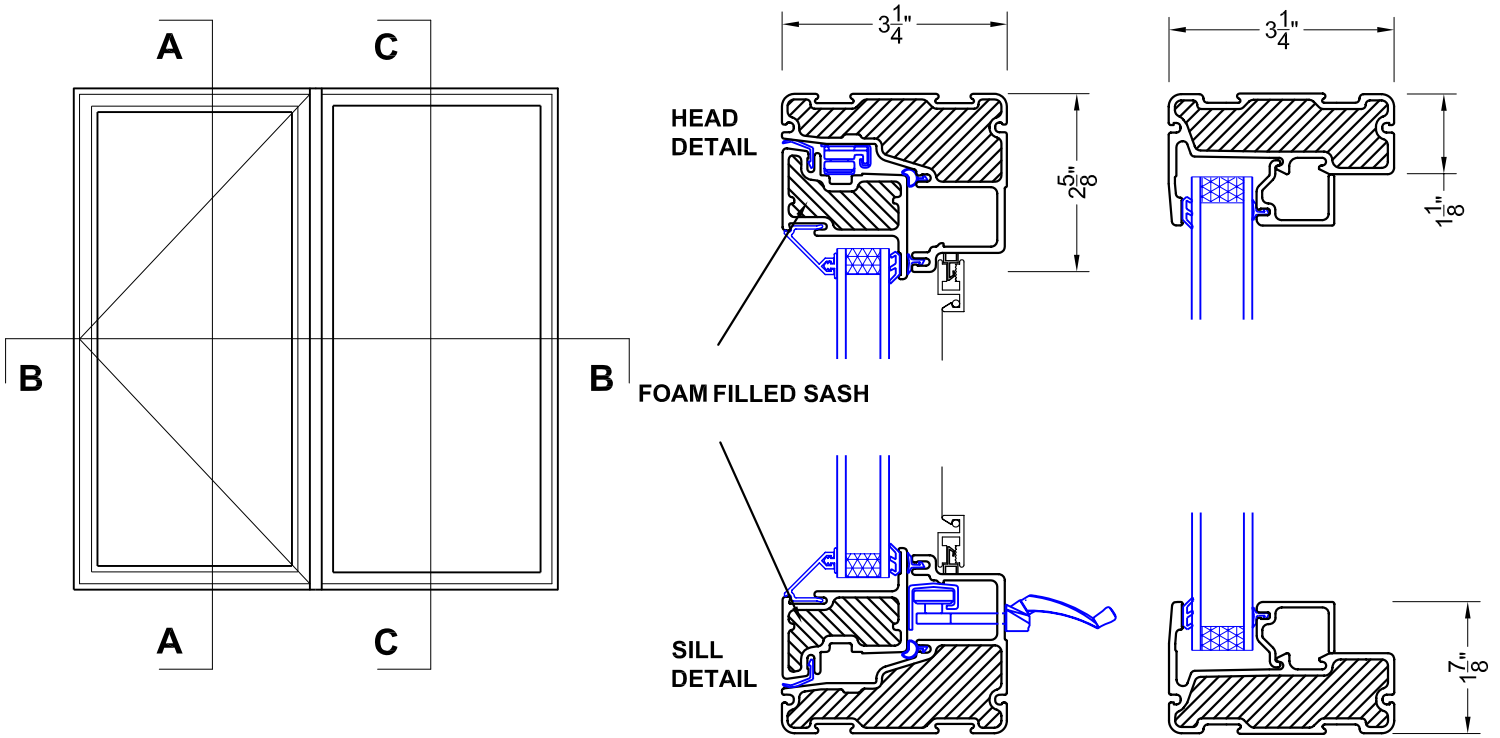

**CASEMENT WINDOW**

EXTERIOR VIEW  
CLOSED BACK FRAME

**SECTION A-A**

**JAMB DETAIL**

**SECTION B-B**

**CASEMENT / FIX**

Exterior View  
closed back frame casment

**SECTION A-A**

**SECTION C-C**

**JAMB DETAIL**

**SECTION B-B**

**300 SERIES  
DOUBLE CASEMENT**

CLOSED BACK FRAME  
SECTION DETAILS

**CASEMENT WINDOWS**

Exterior View

**SECTION A-A**

**SECTION B-B**

**300 SERIES**  
**CASEMENT WINDOW**

CLOSED BACK FRAME - TRIPLE GLAZED

**CASEMENT WINDOW**

EXTERIOR VIEW  
CLOSED BACK FRAME

**SECTION A-A**

**JAMB DETAIL**

**SECTION B-B**